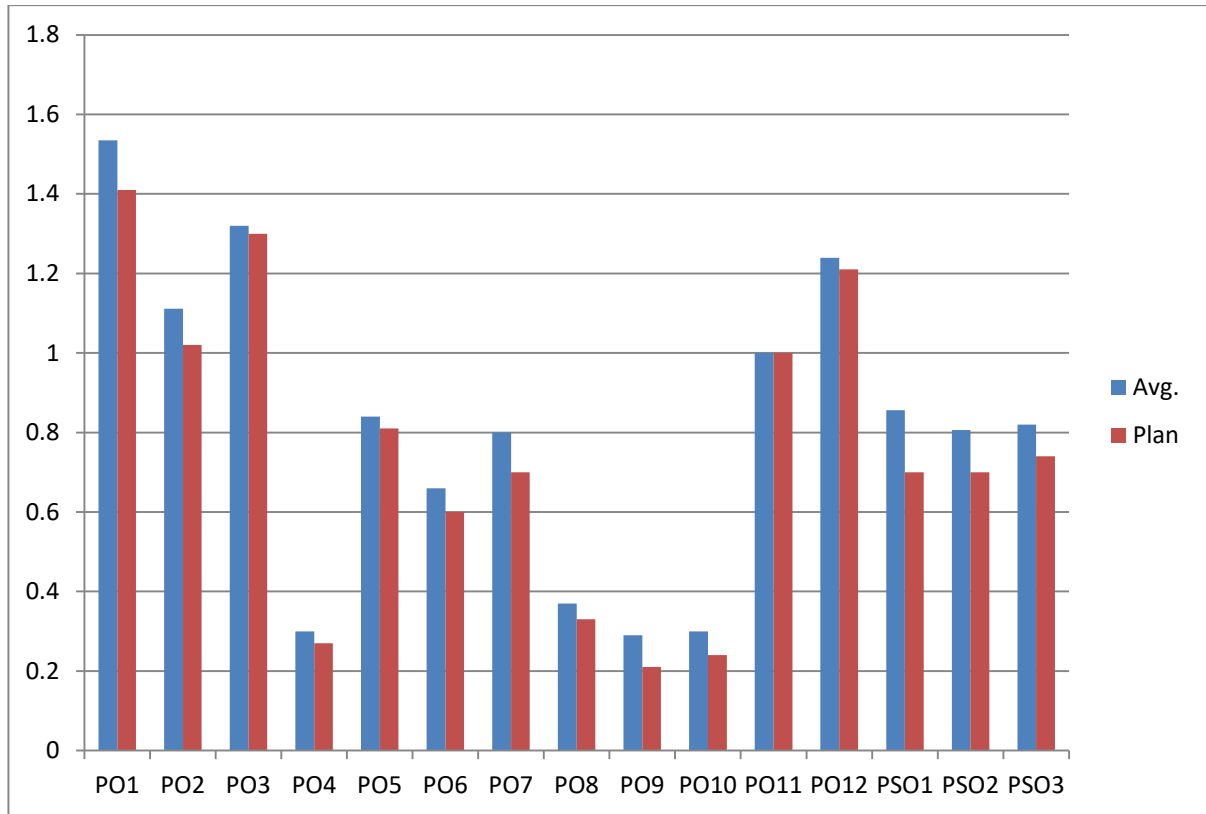

JAYAWANT SHIKSHAN PRASARAK MANDAL's
RAJARSHI SHAHU COLLEGE OF ENGINEERING

An Empowered Autonomous Institute Affiliated to Savitribai Phule Pune University-I.D. No.: PUI/PN/Engg./173(2001)
AISHE CODE C - 41614

Prof. Dr. T. J. Sawant
B.E.(Elec.) PGDM, Ph.D
Founder Secretary

S. No. 80, Pune-Mumbai By Pass Highway, Tathawade, Pune - 411033.
Ph.: 020-67127777 / 67127778 / 67127779 / 67127780 / 67127780
Email : principal@spmrscoe.edu.in Website : www.jspmrscoe.edu.in

Dr. Santosh P. Bhosle
M.Tech.(Prod.) Gold Medallist,
Ph.D. (Mech.), M.B.A. (H.R.)
Director

Department of Mechanical Engineering
Attainment of 2023-24 Batch
F.Y.BTech. 2020-21

S.Y.BTech. 2021-22(Sem-III)