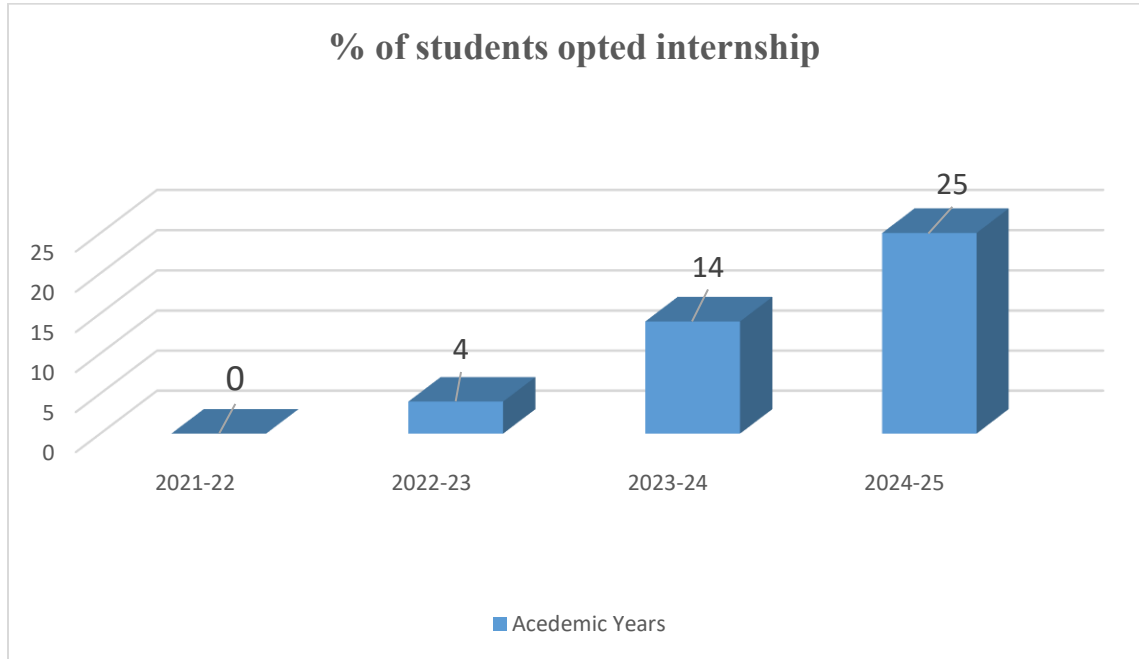

INTERNSHIP TRACK RECORD

RAJARSHI SHAHU COLLEGE OF ENGINEERING
(An Empowered Autonomous Institute Affiliated to Savitribai Phule Pune
DEPARTMENT OF CIVIL ENGINEERING)

Internship List for AY 2024-25

Sr. No.	Registration No. / MIS No.	Students Name	Name of Internship Company	Stipend Amount Per Month (INR)
1	RBT19CE119	PADALE SUDARSHAN MADHUSUDAN	Krupasindhu Developers	10000
2	RBT21CE001	SIDDHANT SHYAMBHAU BAN	Indovance	25000
3	RBT21CE002	TANMAY VIJAY DEORE	Netra Associates	10000
4	RBT21CE003	ABHISHEK ROULUNATH DHANWADE	Monarch surveyor and engineering consultants ltd	16000
5	RBT21CE005	KUNAL KISHOR GAURKAR	SHEKHAR SHARAD AWATE	10000
6	RBT21CE006	ABHIRAJ RAJESH GURGUDE	Shree Siddhivinayak Construction	10000
7	RBT21CE007	ADITYA SUNIL HARAL	VJ Developer	10000
8	RBT21CE008	GAURAV GANESH KHOLE	Kings Marque group(wakadkar estate)	10000
9	RBT21CE010	RUTURAJ RAMAKRUSHNA LIMKAR	PH Brothers	15000
10	RBT21CE012	ADITYA SATISH PAWAR	Chaandrai construction	10000
11	RBT21CE013	SAURABH PITEKAR	Parvati construction pvt.ltd	12000
12	RBT21CE014	PRAYAS ATUL DHURKE	Know How	Unpaid
13	RBT21CE016	PRAJAKTA SHARAD SHELAR	R K.ENGINEERS	10000
14	RBT21CE017	NAVYA SHETTY	Kuber Enterprises	10000
15	RBT21CE018	SHINDE HARSHWARDHAN GORAKHNATH	phoenix competitive Academy	Not Applicable
16	RBT21CE019	SHIVANI SUBHASH SHINDE	R K.ENGINEERS	10000