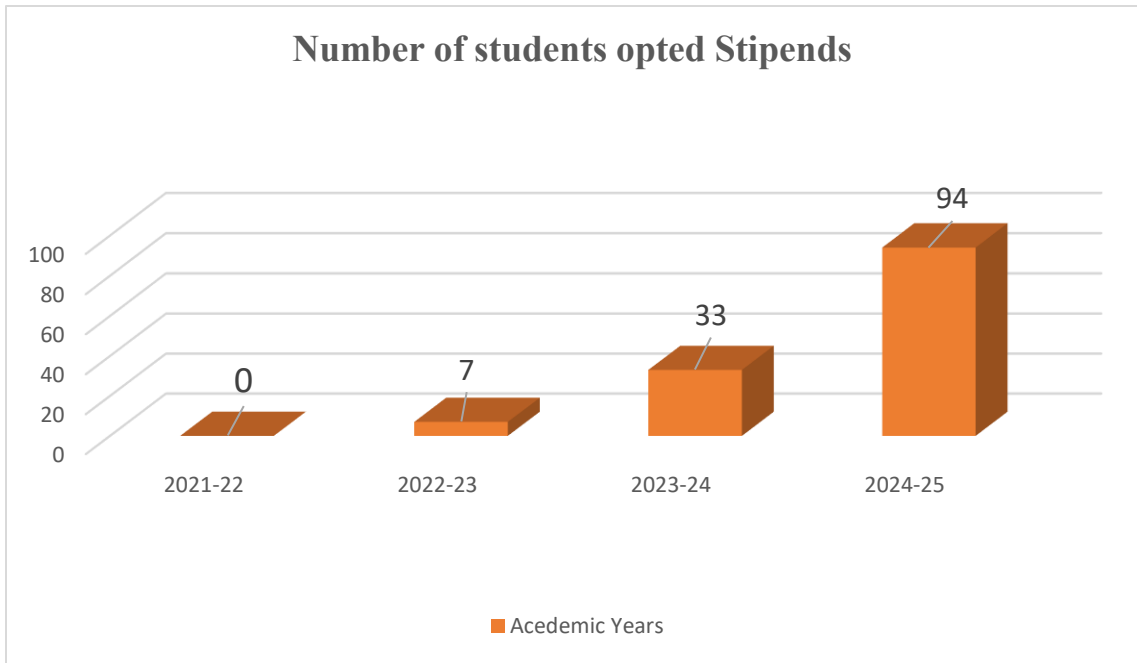

INTERNSHIP TRACK RECORD

RAJARSHI SHAHU COLLEGE OF ENGINEERING
(An Empowered Autonomous Institute Affiliated to Savitribai Phule Pune
DEPARTMENT OF CIVIL ENGINEERING)

Internship List for AY 2024-25

Sr. No.	Registration No. / MIS No.	Students Name	Name of Internship Company	Stipend Amount Per Month (INR)
1	RBT19CE119	PADALE SUDARSHAN MADHUSUDAN	Krupasindhu Developers	10000
2	RBT21CE001	SIDDHANT SHYAMBHAU BAN	Indovance	25000
3	RBT21CE002	TANMAY VIJAY DEORE	Netra Associates	10000
4	RBT21CE003	ABHISHEK ROULUNATH DHANWADE	Monarch surveyor and engineering consultants ltd	16000
5	RBT21CE005	KUNAL KISHOR GAURKAR	SHEKHAR SHARAD AWATE	10000
6	RBT21CE006	ABHIRAJ RAJESH GURGUDE	Shree Siddhivinayak Construction	10000
7	RBT21CE007	ADITYA SUNIL HARAL	VJ Developer	10000
8	RBT21CE008	GAURAV GANESH KHOLE	Kings Marque group(wakadkar estate)	10000
9	RBT21CE010	RUTURAJ RAMAKRUSHNA LIMKAR	PH Brothers	15000
10	RBT21CE012	ADITYA SATISH PAWAR	Chaandrai construction	10000
11	RBT21CE013	SAURABH PITEKAR	Parvati construction pvt.ltd	12000
12	RBT21CE014	PRAYAS ATUL DHURKE	Know How	Unpaid
13	RBT21CE016	PRAJAKTA SHARAD SHELAR	R K.ENGINEERS	10000
14	RBT21CE017	NAVYA SHETTY	Kuber Enterprises	10000
15	RBT21CE018	SHINDE HARSHWARDHAN GORAKHNATH	phoenix competitive Academy	Not Applicable
16	RBT21CE019	SHIVANI SUBHASH SHINDE	R K.ENGINEERS	10000