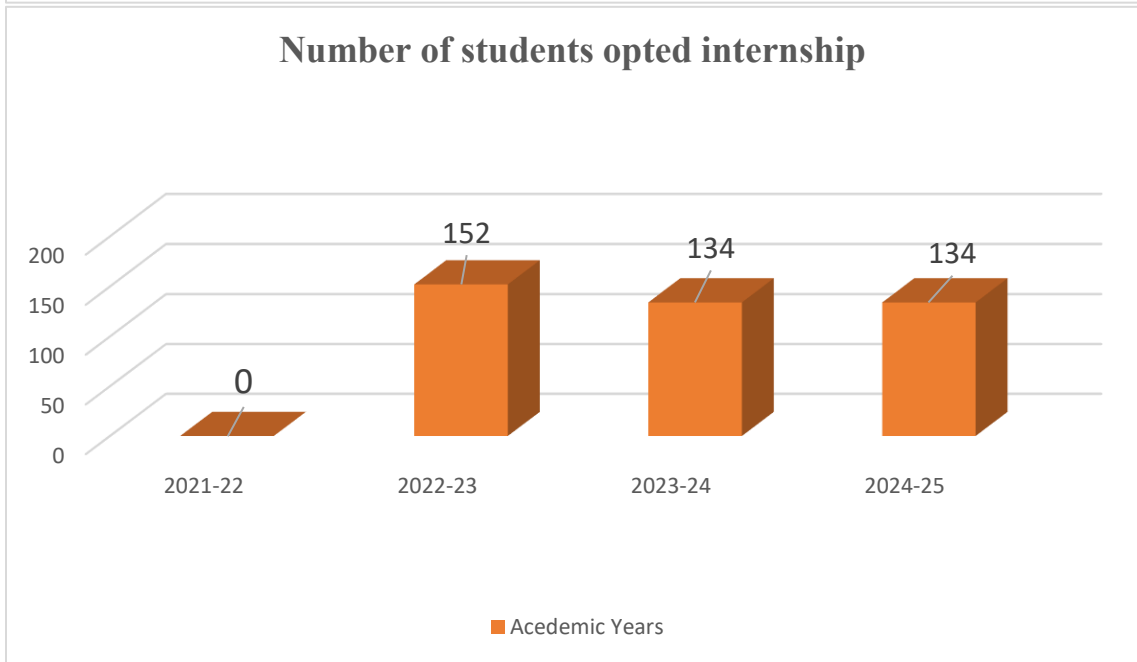

INTERNSHIP TRACK RECORD

RAJARSHI SHAHU COLLEGE OF ENGINEERING
(An Empowered Autonomous Institute Affiliated to Savitribai Phule Pune
DEPARTMENT OF CIVIL ENGINEERING)

Internship List for AY 2024-25

Sr. No.	Registration No. / MIS No.	Students Name	Name of Internship Company	Stipend Amount Per Month (INR)
1	RBT19CE119	PADALE SUDARSHAN MADHUSUDAN	Krupasindhu Developers	10000
2	RBT21CE001	SIDDHANT SHYAMBHAU BAN	Indovance	25000
3	RBT21CE002	TANMAY VIJAY DEORE	Netra Associates	10000
4	RBT21CE003	ABHISHEK ROULUNATH DHANWADE	Monarch surveyor and engineering consultants ltd	16000
5	RBT21CE005	KUNAL KISHOR GAURKAR	SHEKHAR SHARAD AWATE	10000
6	RBT21CE006	ABHIRAJ RAJESH GURGUDE	Shree Siddhivinayak Construction	10000
7	RBT21CE007	ADITYA SUNIL HARAL	VJ Developer	10000
8	RBT21CE008	GAURAV GANESH KHOLE	Kings Marque group(wakadkar estate)	10000
9	RBT21CE010	RUTURAJ RAMAKRUSHNA LIMKAR	PH Brothers	15000
10	RBT21CE012	ADITYA SATISH PAWAR	Chaandrai construction	10000
11	RBT21CE013	SAURABH PITEKAR	Parvati construction pvt.ltd	12000
12	RBT21CE014	PRAYAS ATUL DHURKE	Know How	Unpaid
13	RBT21CE016	PRAJAKTA SHARAD SHELAR	R K.ENGINEERS	10000
14	RBT21CE017	NAVYA SHETTY	Kuber Enterprises	10000
15	RBT21CE018	SHINDE HARSHWARDHAN GORAKHNATH	phoenix competitive Academy	Not Applicable
16	RBT21CE019	SHIVANI SUBHASH SHINDE	R K.ENGINEERS	10000