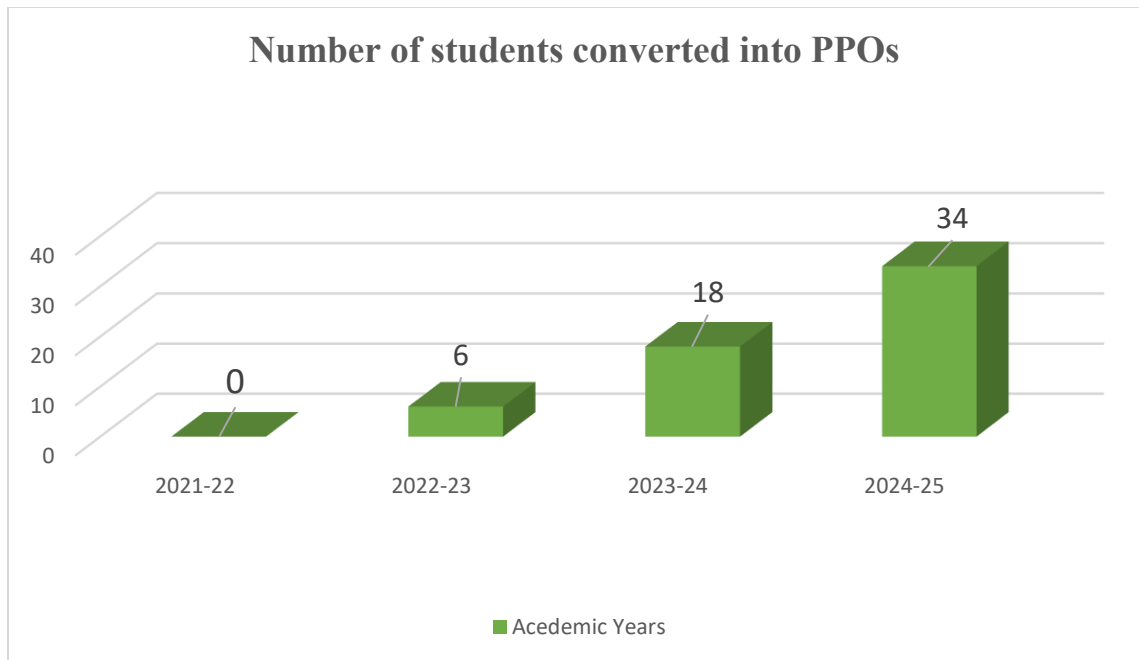

INTERNSHIP TRACK RECORD

RAJARSHI SHAHU COLLEGE OF ENGINEERING
(An Empowered Autonomous Institute Affiliated to Savitribai Phule Pune
DEPARTMENT OF CIVIL ENGINEERING)

Internship List for AY 2024-25

Sr. No.	Registration No. / MIS No.	Students Name	Name of Internship Company	Stipend Amount Per Month (INR)
1	RBT19CE119	PADALE SUDARSHAN MADHUSUDAN	Krupasindhu Developers	10000
2	RBT21CE001	SIDDHANT SHYAMBHAU BAN	Indovance	25000
3	RBT21CE002	TANMAY VIJAY DEORE	Netra Associates	10000
4	RBT21CE003	ABHISHEK ROULUNATH DHANWADE	Monarch surveyor and engineering consultants ltd	16000
5	RBT21CE005	KUNAL KISHOR GAURKAR	SHEKHAR SHARAD AWATE	10000
6	RBT21CE006	ABHIRAJ RAJESH GURGUDE	Shree Siddhivinayak Construction	10000
7	RBT21CE007	ADITYA SUNIL HARAL	VJ Developer	10000
8	RBT21CE008	GAURAV GANESH KHOLE	Kings Marque group(wakadkar estate)	10000
9	RBT21CE010	RUTURAJ RAMAKRUSHNA LIMKAR	PH Brothers	15000
10	RBT21CE012	ADITYA SATISH PAWAR	Chaandrai construction	10000
11	RBT21CE013	SAURABH PITEKAR	Parvati construction pvt.ltd	12000
12	RBT21CE014	PRAYAS ATUL DHURKE	Know How	Unpaid
13	RBT21CE016	PRAJAKTA SHARAD SHELAR	R K.ENGINEERS	10000
14	RBT21CE017	NAVYA SHETTY	Kuber Enterprises	10000
15	RBT21CE018	SHINDE HARSHWARDHAN GORAKHNATH	phoenix competitive Academy	Not Applicable
16	RBT21CE019	SHIVANI SUBHASH SHINDE	R K.ENGINEERS	10000